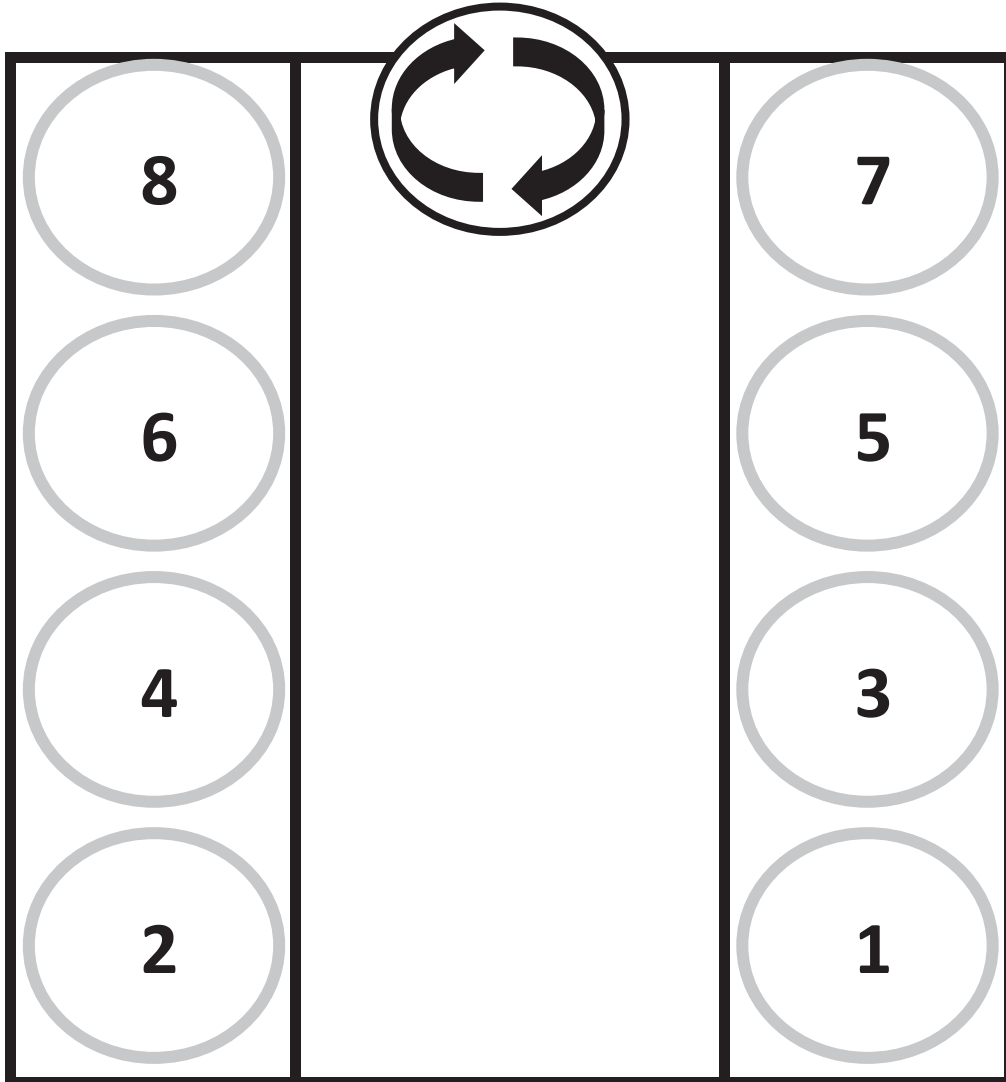

Firing Order
Chevy Small & Big Block

Chevy Small & Big Block
(Non-LS Engine)

FRONT

1 - 8 - 4 - 3 - 6 - 5 - 7 - 2